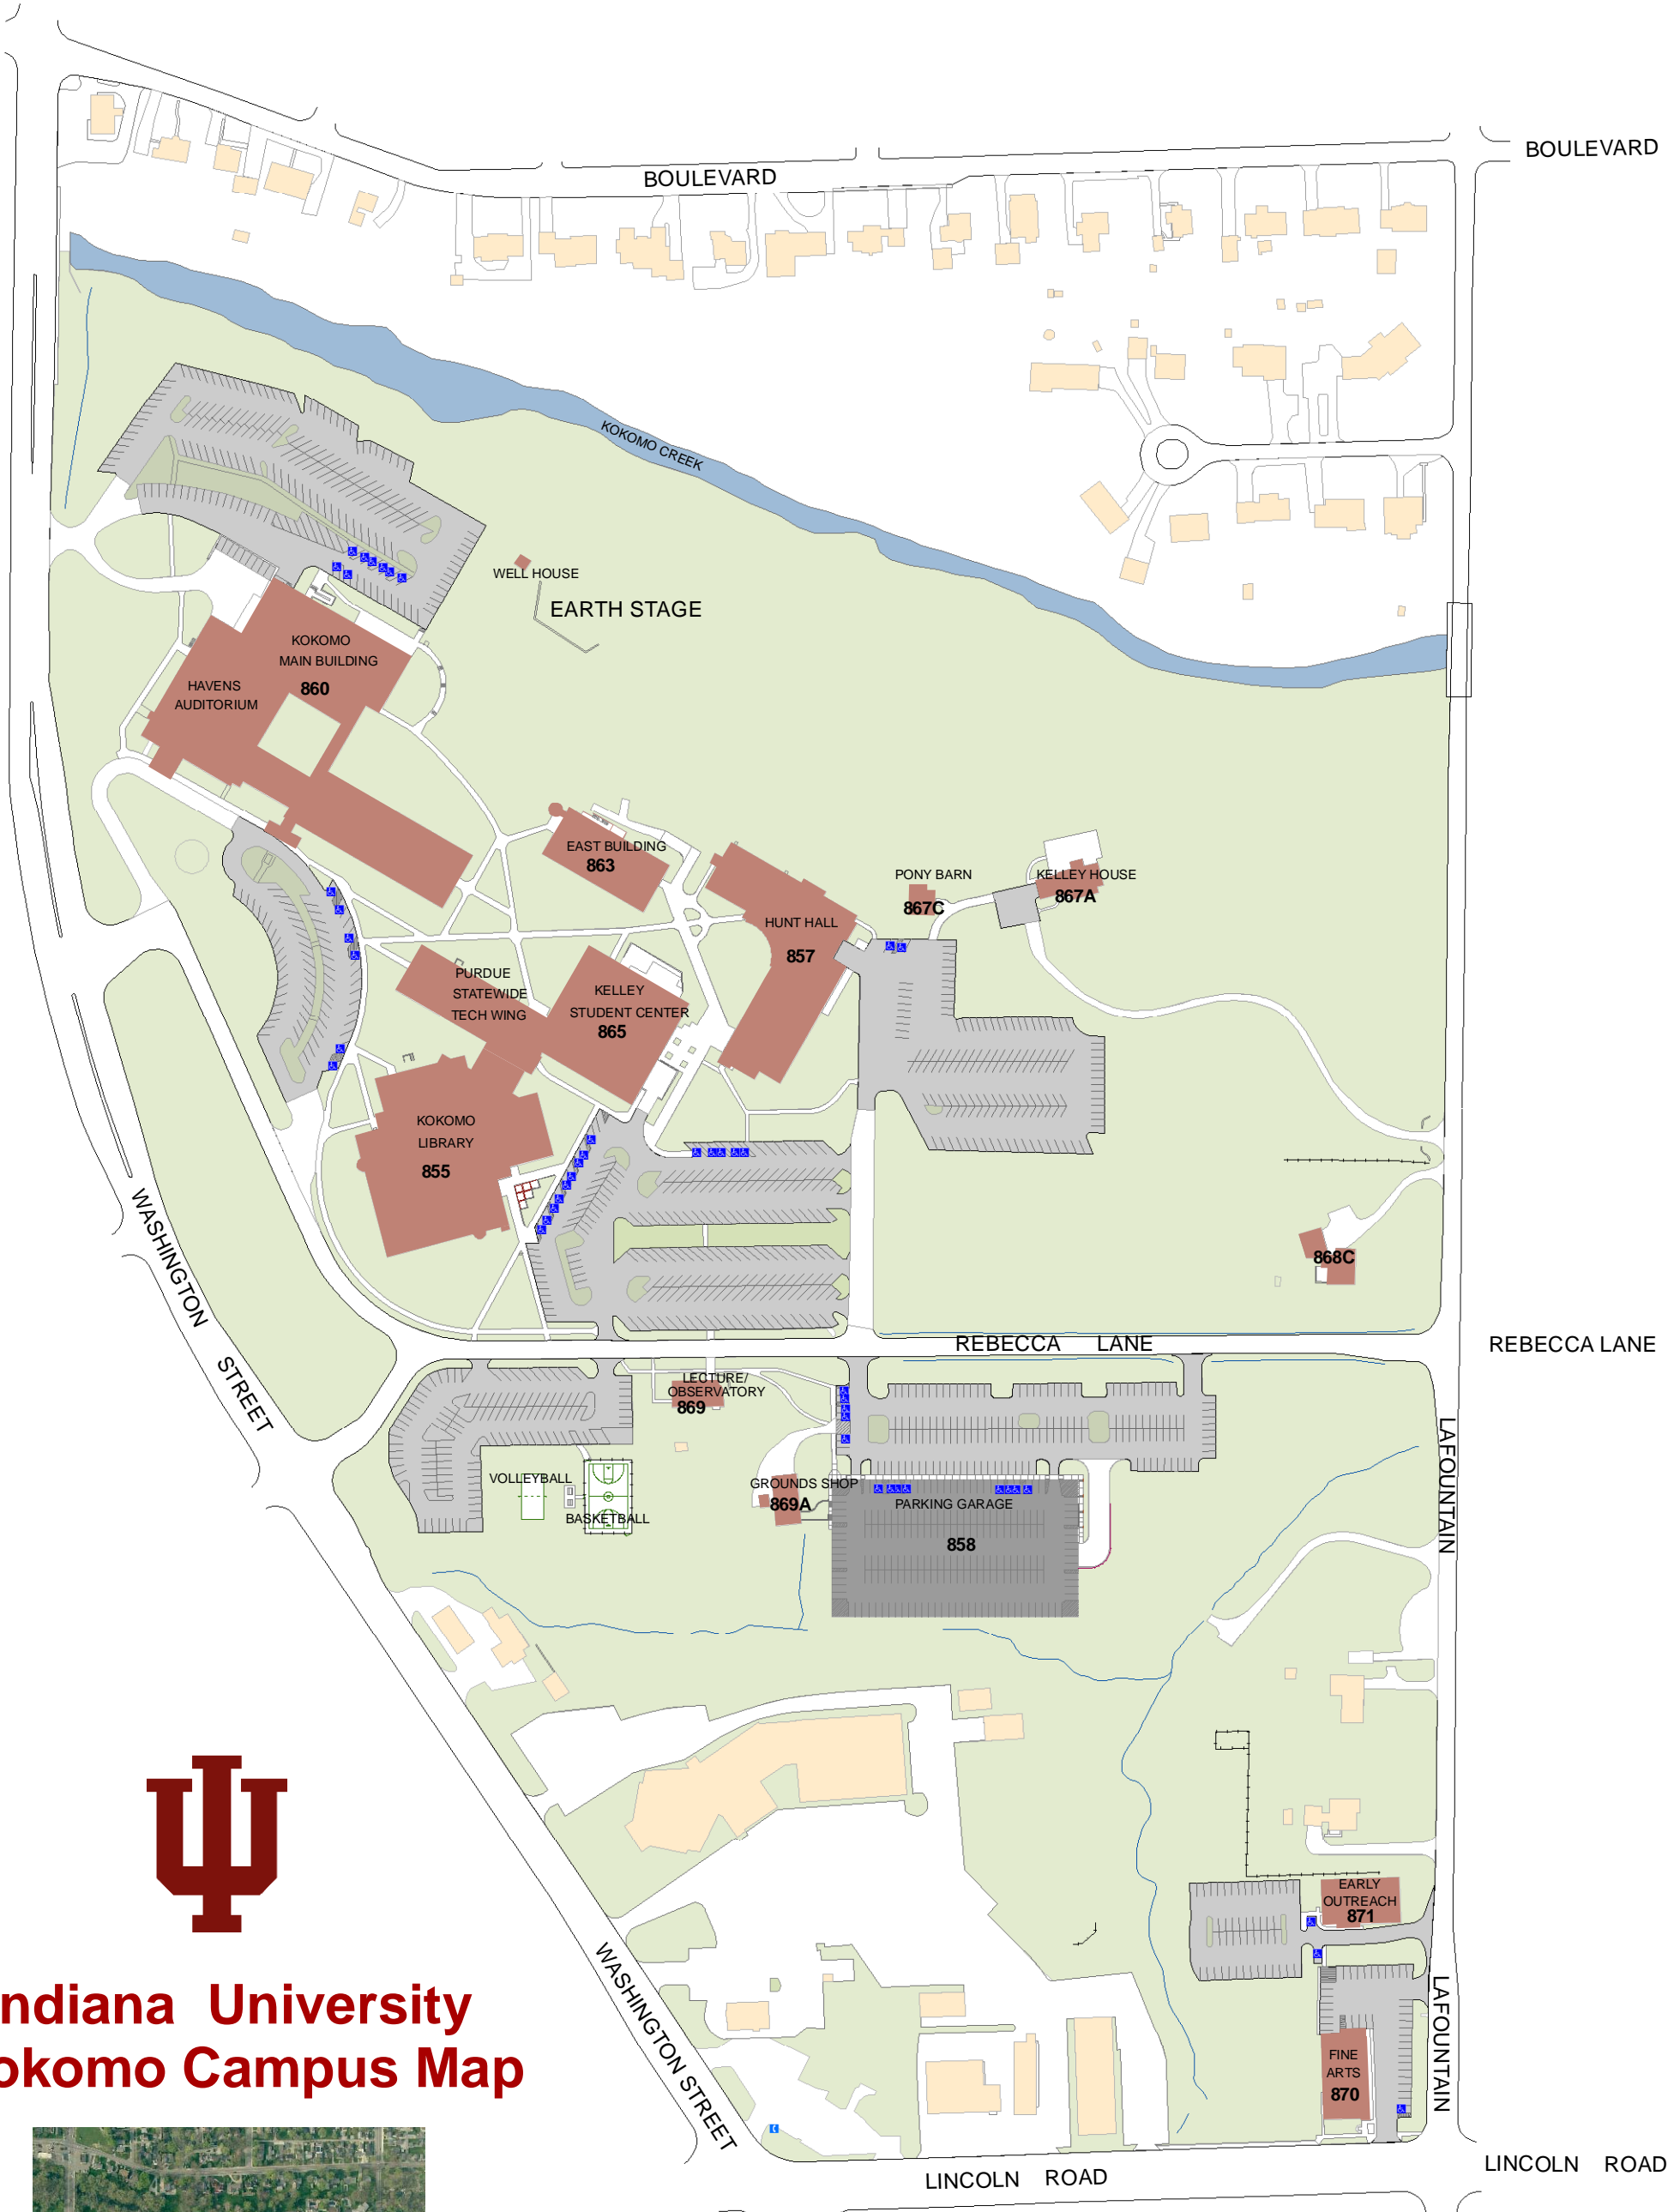

Indiana University Kokomo Campus Map

1/2011

330 165 0 330 Feet

Map produced by the Indiana University Architect's Office
Copyright 2011 - The Trustees of Indiana University.

- IU Kokomo Legend**
-  ACCESSIBLE PARKING
 -  TELEPHONE BOOTH
 -  BLDGS - IU
 -  BLDGS - PARKING GARAGES
 -  BLDGS - NONIU
 -  RECREATIONAL
 -  RIVER
 -  DRIVES
 -  PARKING - IU
 -  PARKING - NONIU