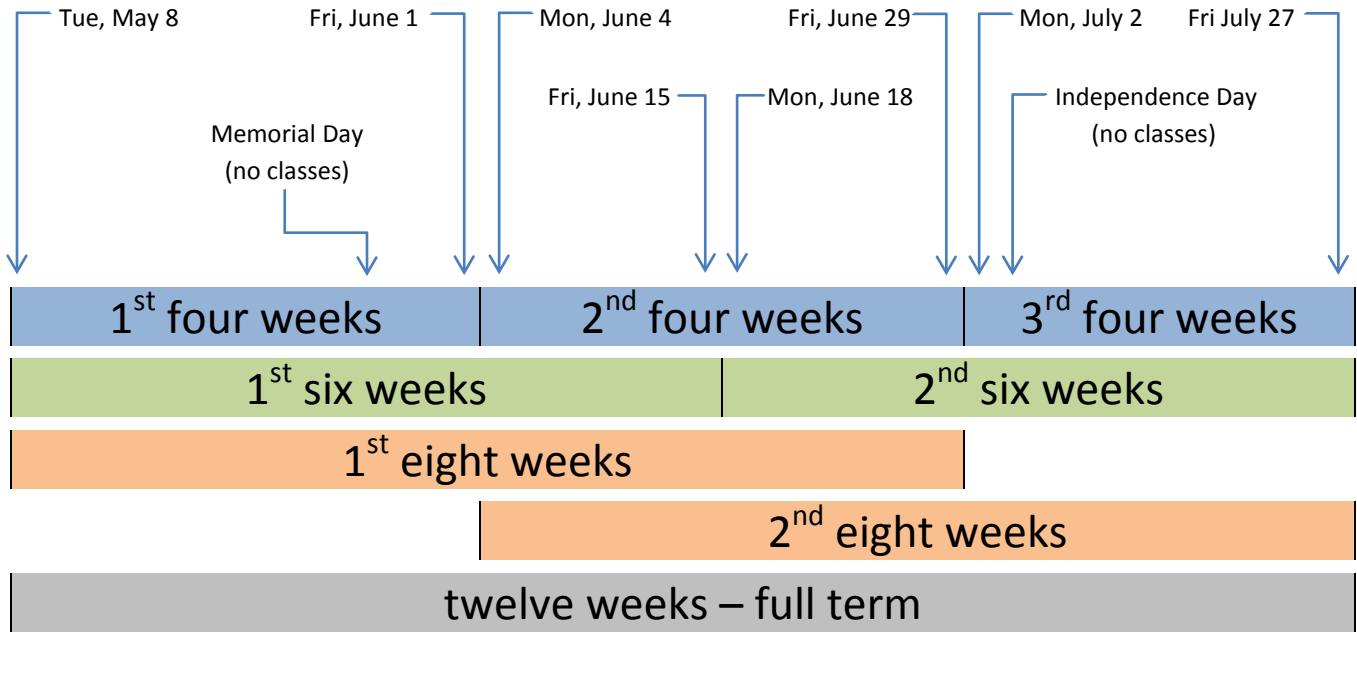

Summer 2012

Session Dates

First Four Week	First Six Week	First Eight Week	Full Term (12 weeks)
Begins: Tue, May 8	Begins: Tue, May 8	Begins: Tue, May 8	Begins: Tue, May 8
Holiday: Mon, May 28	Holiday: Mon, May 28	Holiday: Mon, May 28	Holiday: Mon, May 28
Ends: Fri, June 1	Ends: Fri, June 15	Ends: Fri, June 29	Holiday: Wed, July 4
			Ends: Fri, July 27
Second Four Week	Second Six Week	Second Eight Week	
Begins: Mon, June 4	Begins: Mon, June 18	Begins: Mon, June 4	
Ends: Fri, June 29	Holiday: Wed, July 4	Holiday: Wed, July 4	
	Ends: Fri, July 27	Ends: Fri, July 27	
Third Four Week			
Begins: Mon, July 2			
Holiday: Wed, July 4			
Ends: Fri, July 27			