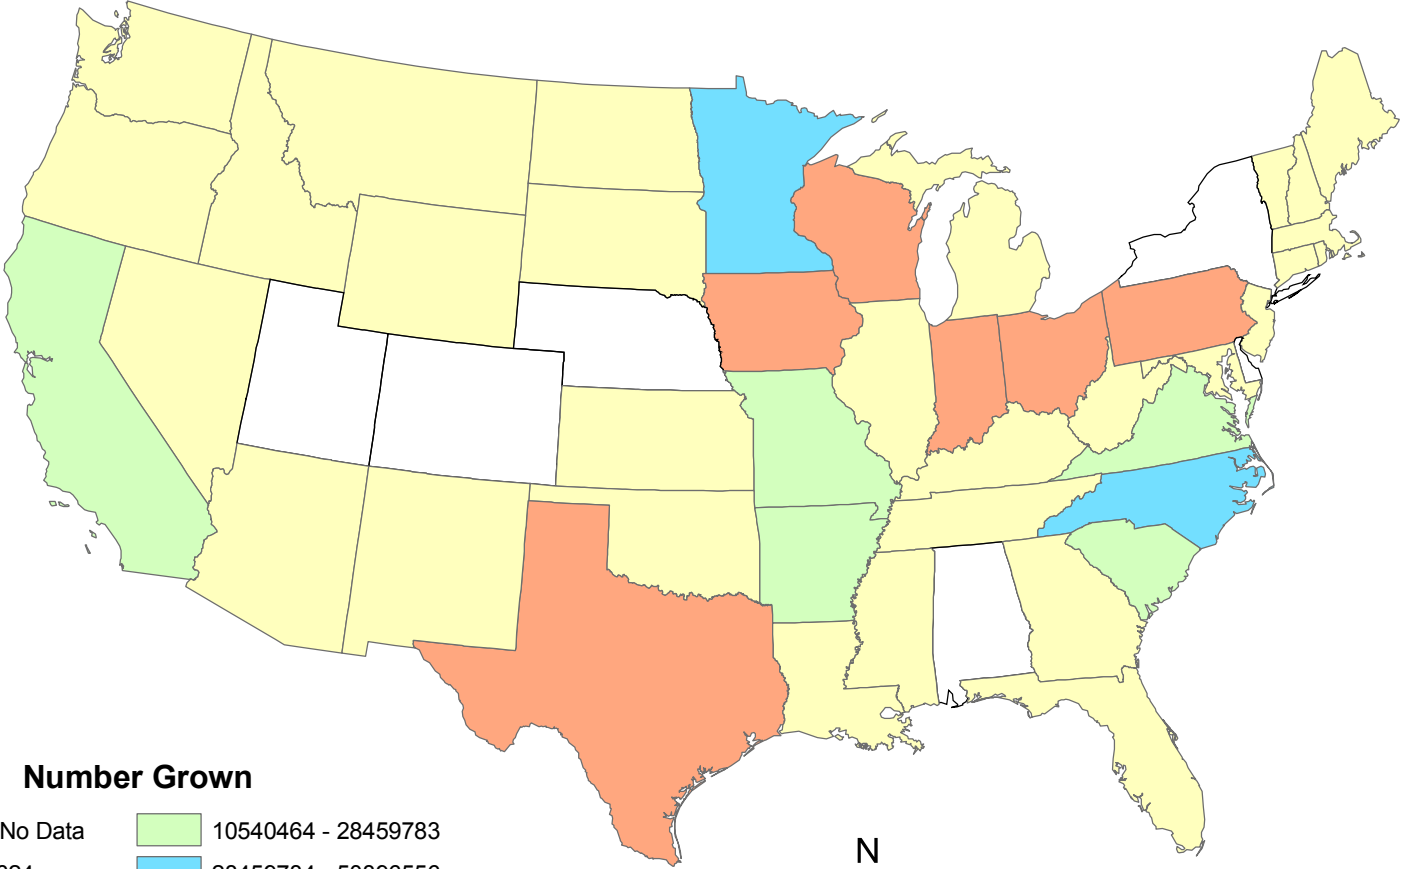

Turkey Production in the Continental United States

Number Grown

- None or No Data
- 10540464 - 28459783
- 1 - 4953624
- 28459784 - 50896556
- 4953625 - 10540463

Made by the IUB Libraries GIS Services with data from the 2002 Census of Agriculture and ESRI.