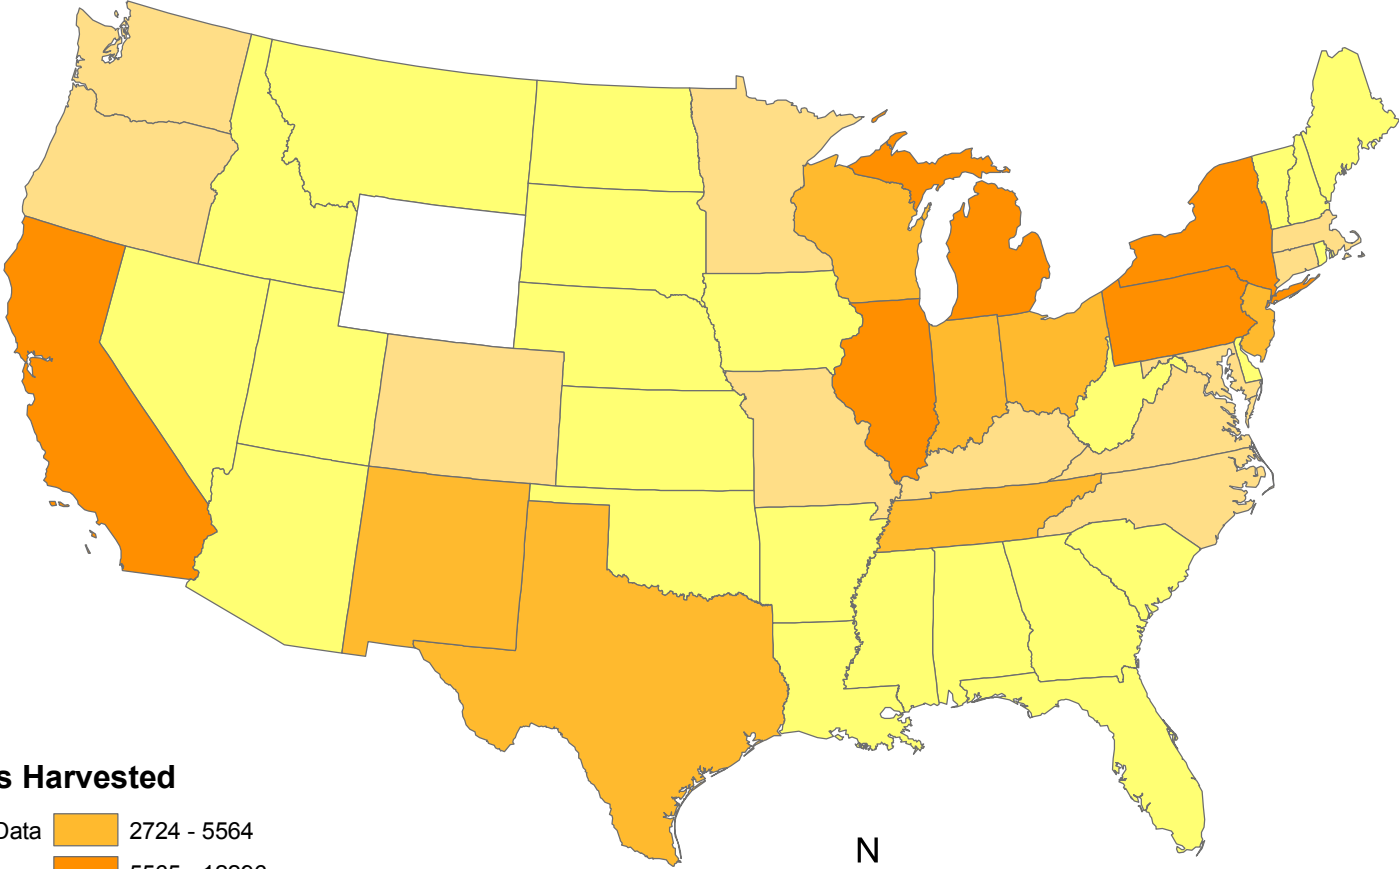

Pumpkin Production in the Continental United States

Acres Harvested

- 0 or No Data
- 1 - 860
- 861 - 2723
- 2724 - 5564
- 5565 - 12296

Made by the IUB Libraries GIS Services with data from the 2002 Census of Agriculture and ESRI.