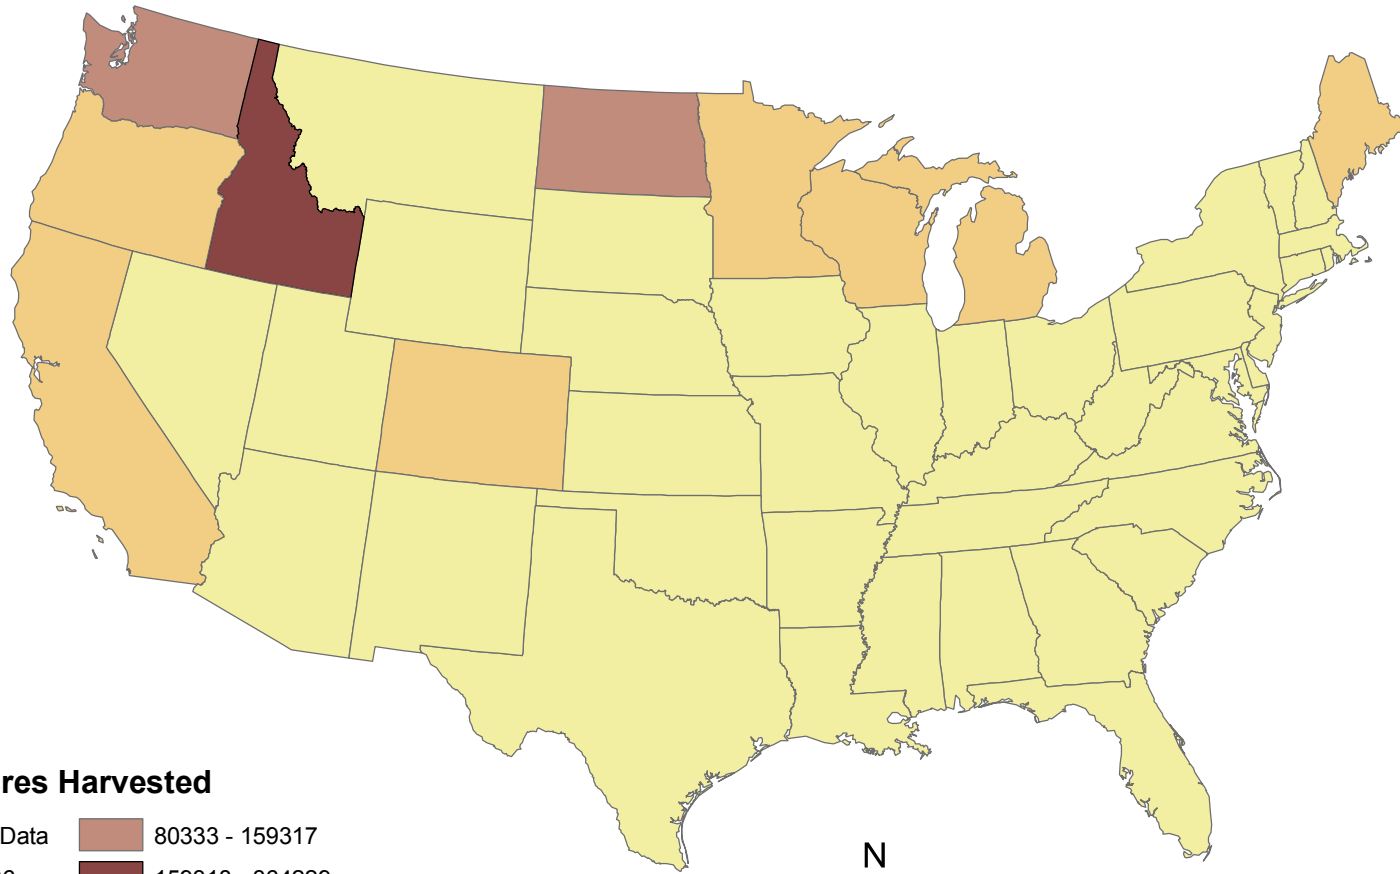

Potato Production in the Continental United States

Acres Harvested

White	0 or No Data	Brown	80333 - 159317
Light Yellow	1 - 35386	Dark Brown	159318 - 364229
Orange	35387 - 80332		

Made by the IUB Libraries GIS Services with data from the 2002 Census of Agriculture and ESRI.