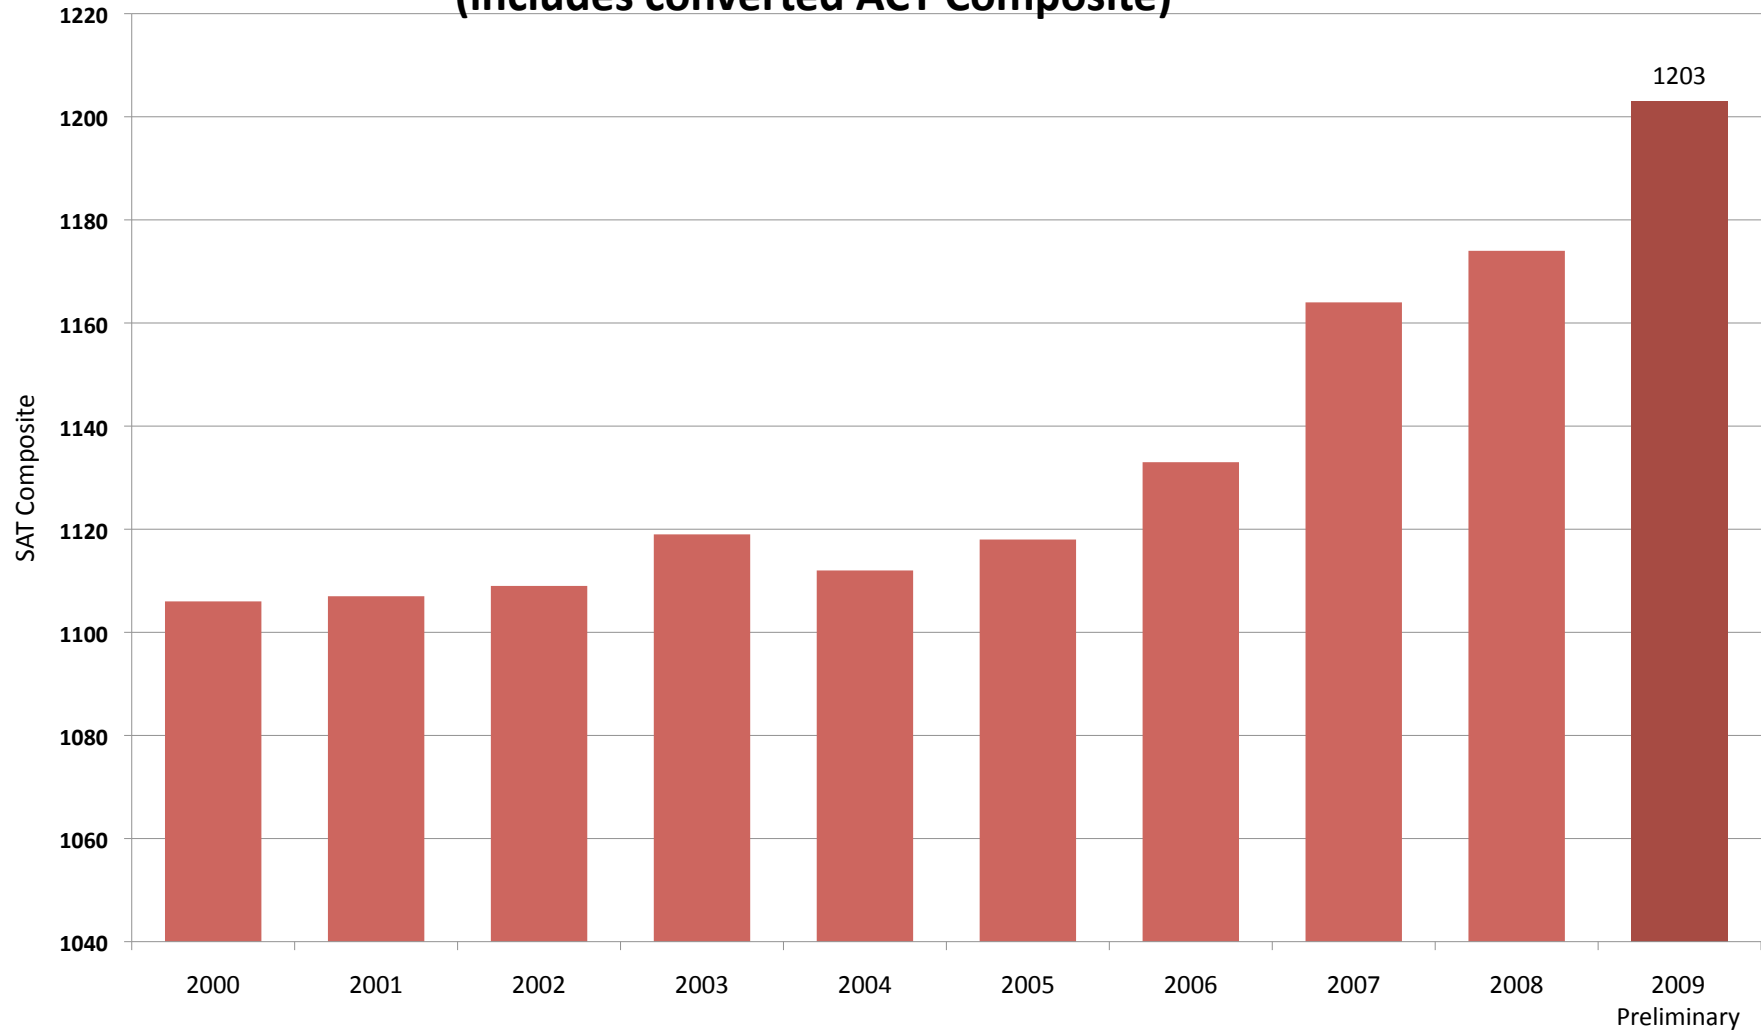

IU - Bloomington Average Composite SAT (includes converted ACT Composite)

Office of the Registrar
IU - Bloomington
Date - 08/31/09