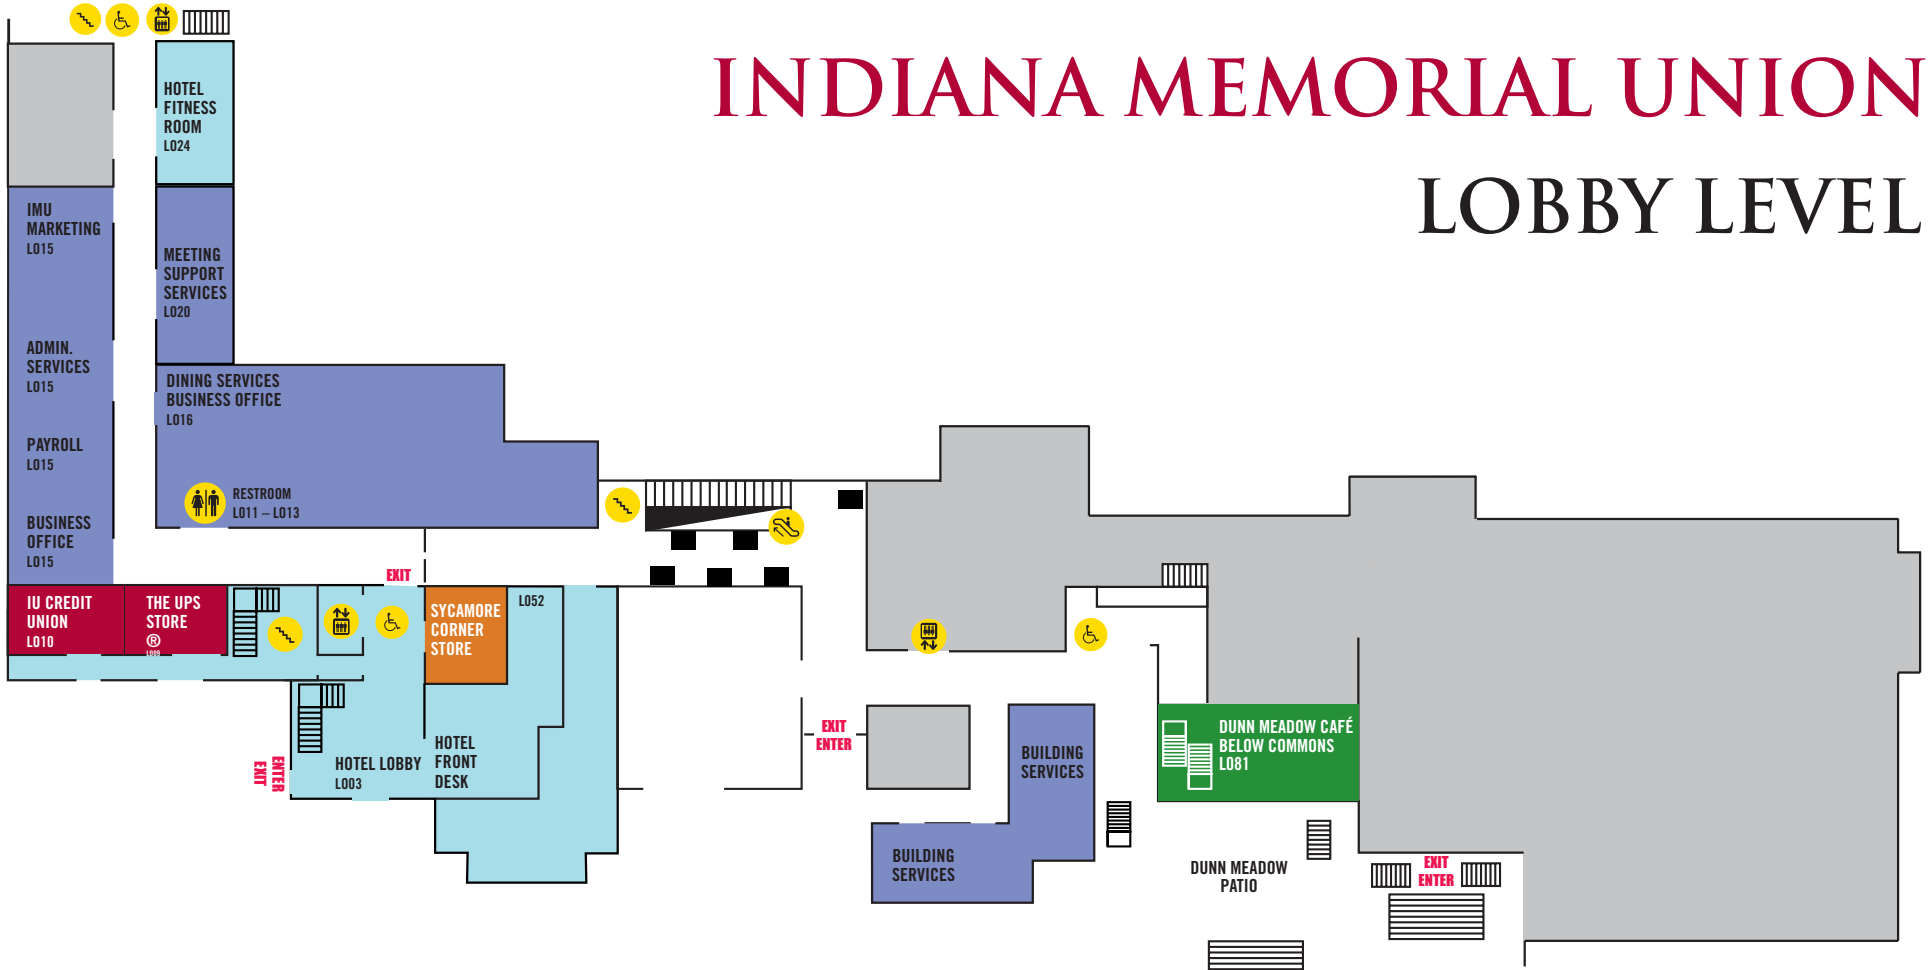

LEGEND

-  Stairs
-  Handicap accessible
-  Elevator
-  ATM machine
-  Men's Restroom
-  Women's Restroom
-  E-mail station
-  Escalator

HOTEL ACCOMODATIONS

Biddle Hotel Front Desk Lobby Lobby Level

MEETING ROOMS

ACTIVITIES AND ENTERTAINMENT

Activities & Events Office / UNION BOARD	Student Tower, 2
IMU Bowling & Billiards	Mezzanine

WI-FI LOUNGES & PUBLIC SPACES

Computer Lab	Mezzanine
East Lounge	Mezzanine
IMUG	1
South Lounge	1
Tree Suite Lounge	Mezzanine

ADMINISTRATIVE OFFICES

Administrative Services	Lobby
Director's Office	Mezzanine
Dining and Catering Services	Mezzanine
Meeting Room Reservations & Services	Mezzanine
Business Office / Payroll / HR	Lobby
Division of Student Affairs	Mezzanine
IMU Marketing	Lobby Level
IU Trustees Office	Mezzanine
Office of the Dean of Students	Mezzanine
Student Activities Office & IUSA	Student Tower, 3
Veteran Support Services	Mezzanine

INDIANA MEMORIAL UNION

MEZZANINE LEVEL

INDIANA MEMORIAL UNION

LOBBY LEVEL

INDIANA MEMORIAL UNION FIRST FLOOR

INDIANA MEMORIAL UNION SECOND FLOOR