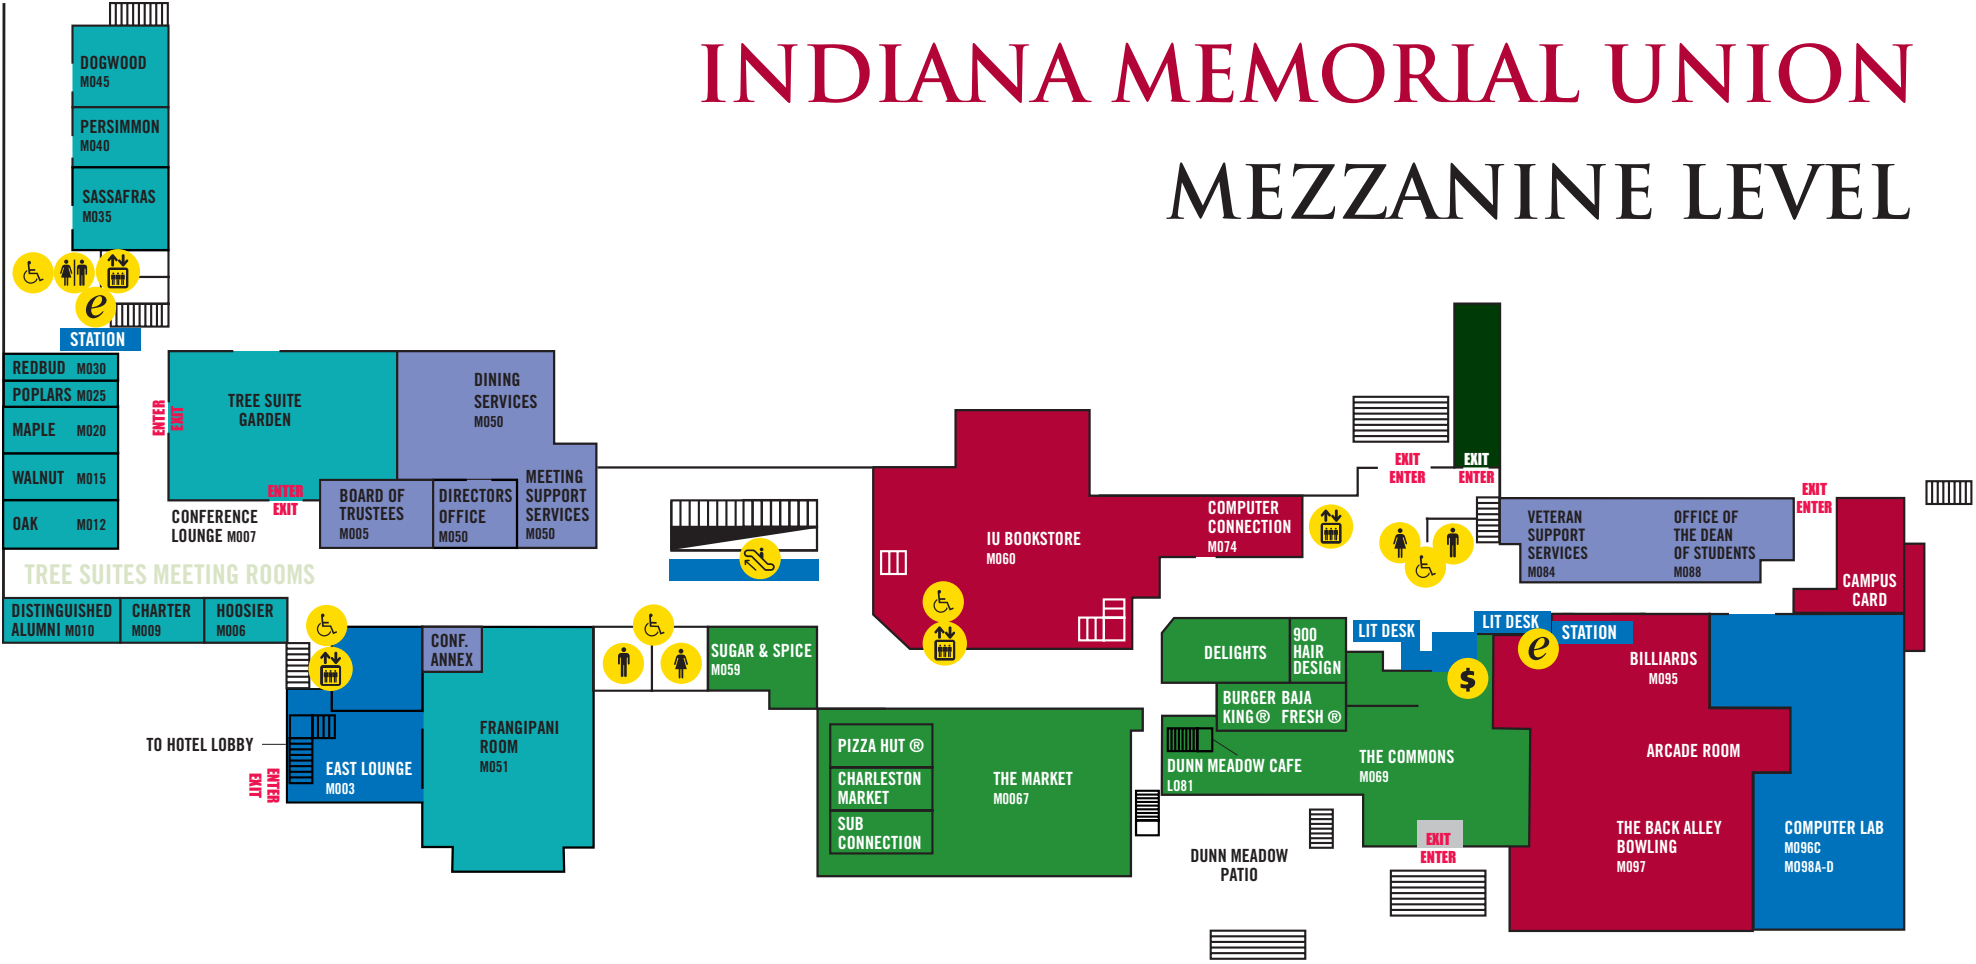

INDIANA MEMORIAL UNION

MEZZANINE LEVEL