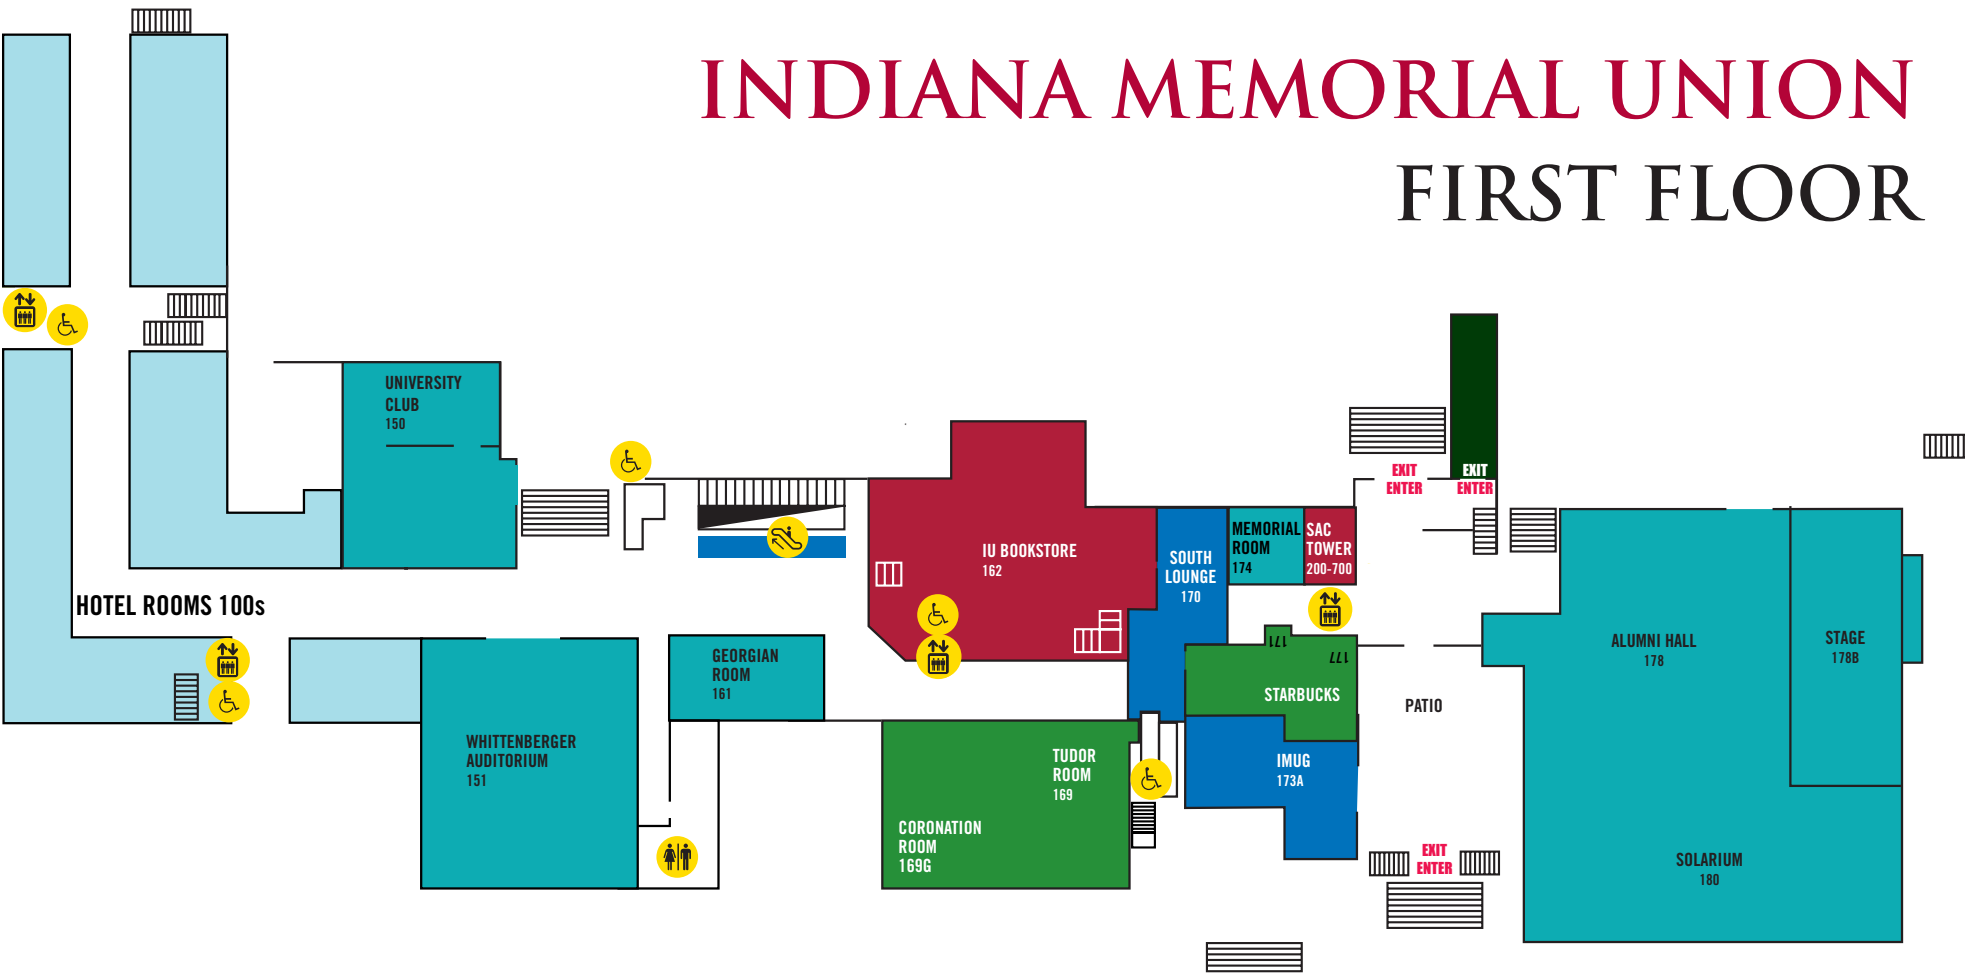

LEGEND

-  Stairs
-  Handicap accessible
-  Elevator
-  ATM machine
-  Men's Restroom
-  Women's Restroom
-  E-mail station
-  Escalator

HOTEL ACCOMODATIONS

Biddle Hotel Front Desk Lobby Lobby Level

MEETING ROOMS

Alumni Hall	1
Commemorative Garden	Mezzanine
Tree Suites Meeting Rooms	
Charter Room	Mezzanine
Distinguished Alumni Room	Mezzanine
Dogwood Room	Mezzanine
Federal Room	2
Frangipani Room	Mezzanine
Georgian Room	1
Hoosier Room	Mezzanine
K.P. Williams Room	2
Maple Room	Mezzanine
Memorial Room	1
Persimmon	Mezzanine
Poplars Room	Mezzanine
Redbud Room	Mezzanine
Sassafras Room	Mezzanine
State Room East & West	2
The University Club	1
Walnut Room	Mezzanine
Whittenberger Auditorium	1

ACTIVITIES AND ENTERTAINMENT

Activities & Events Office / UNION BOARD	Student Tower, 2
IMU Bowling & Billiards	Mezzanine

WI-FI LOUNGES & PUBLIC SPACES

Computer Lab	Mezzanine
East Lounge	Mezzanine
IMUG	1
South Lounge	1
Tree Suite Lounge	Mezzanine

INDIANA MEMORIAL UNION

MEZZANINE LEVEL

INDIANA MEMORIAL UNION

LOBBY LEVEL

INDIANA MEMORIAL UNION FIRST FLOOR

INDIANA MEMORIAL UNION SECOND FLOOR