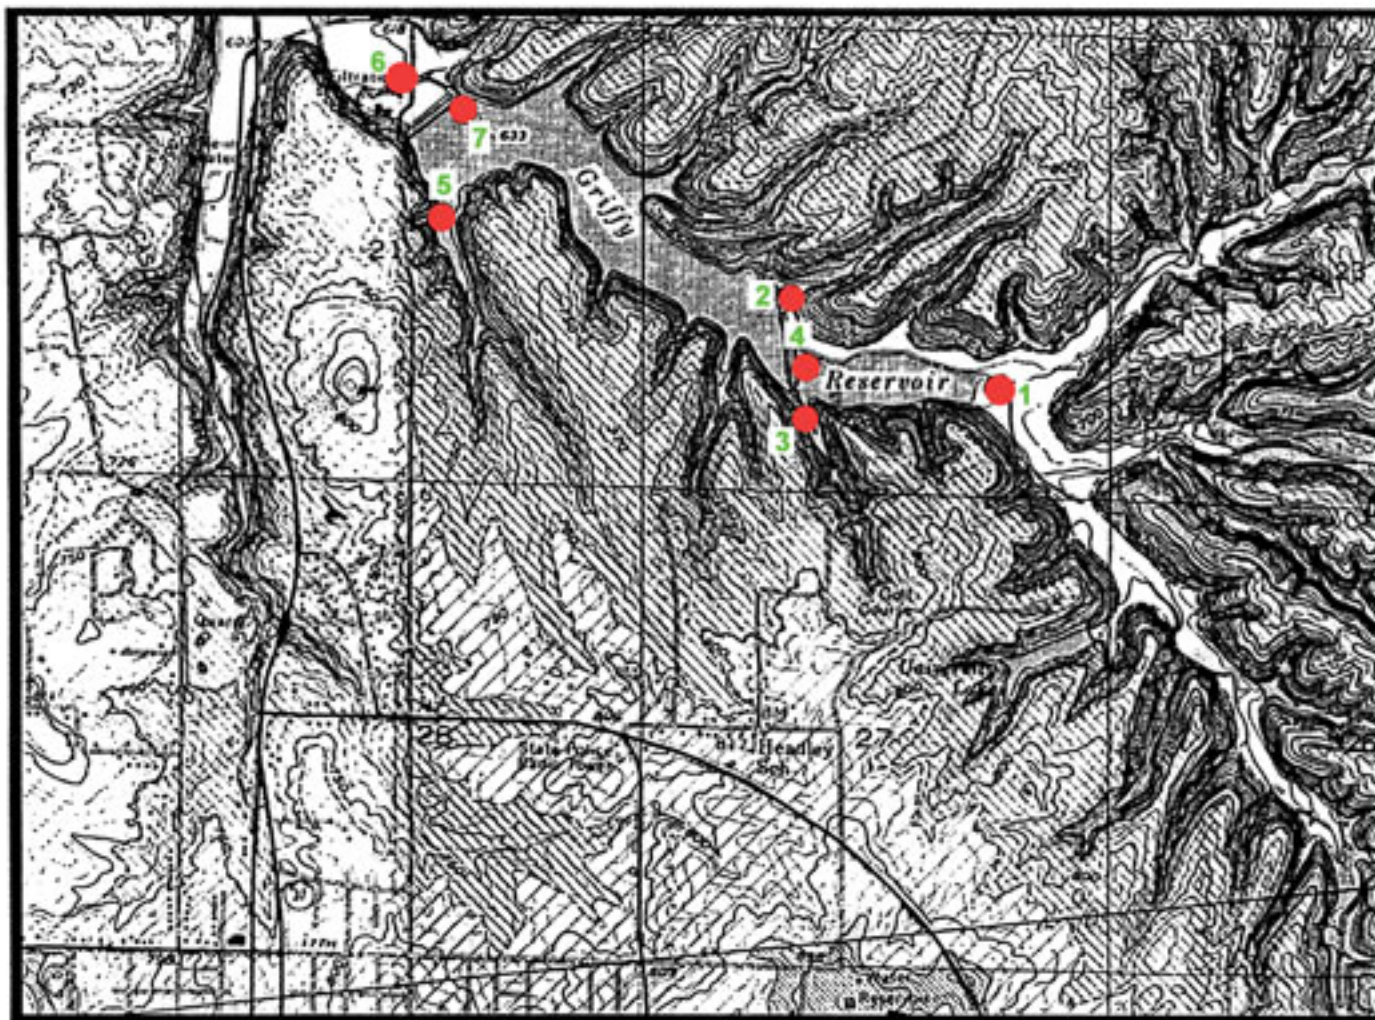

Griffy Lake Geologic Map

-  St. Louis Ls.
-  Salem Ls.
-  Ramp Creek Fm.
-  Borden Group;
Edwardsville Fm.

Scale (mile)

Contour interval = 10 feet