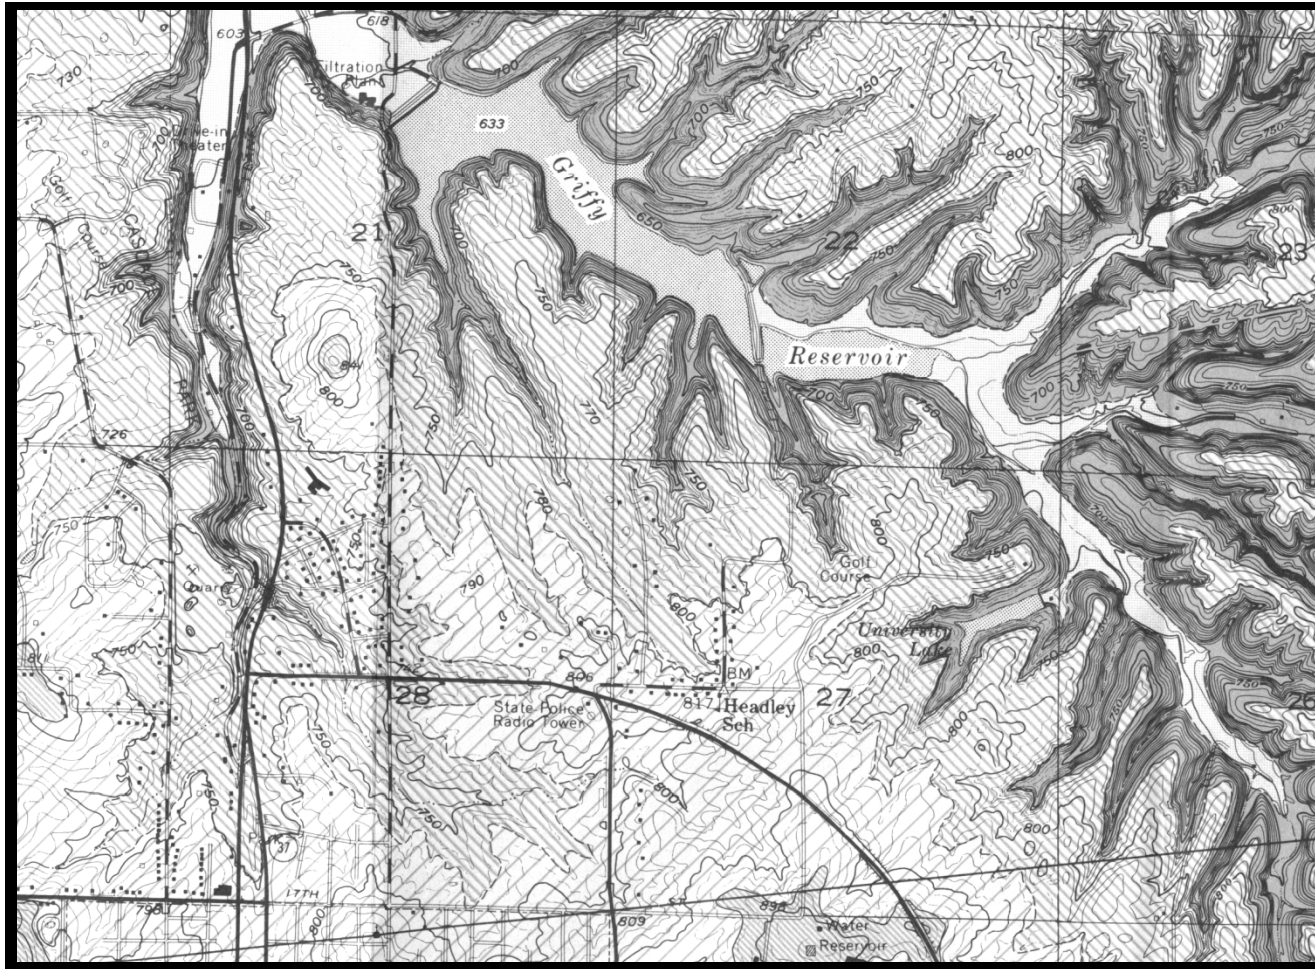

Griffy Lake Geologic Map

Mississippian

St. Louis Ls.

Salem Ls.

Ramp Creek Fm.

Borden Group;
Edwardsville Fm.

0 *Scale (mile)* 1

Contour interval = 10 feet