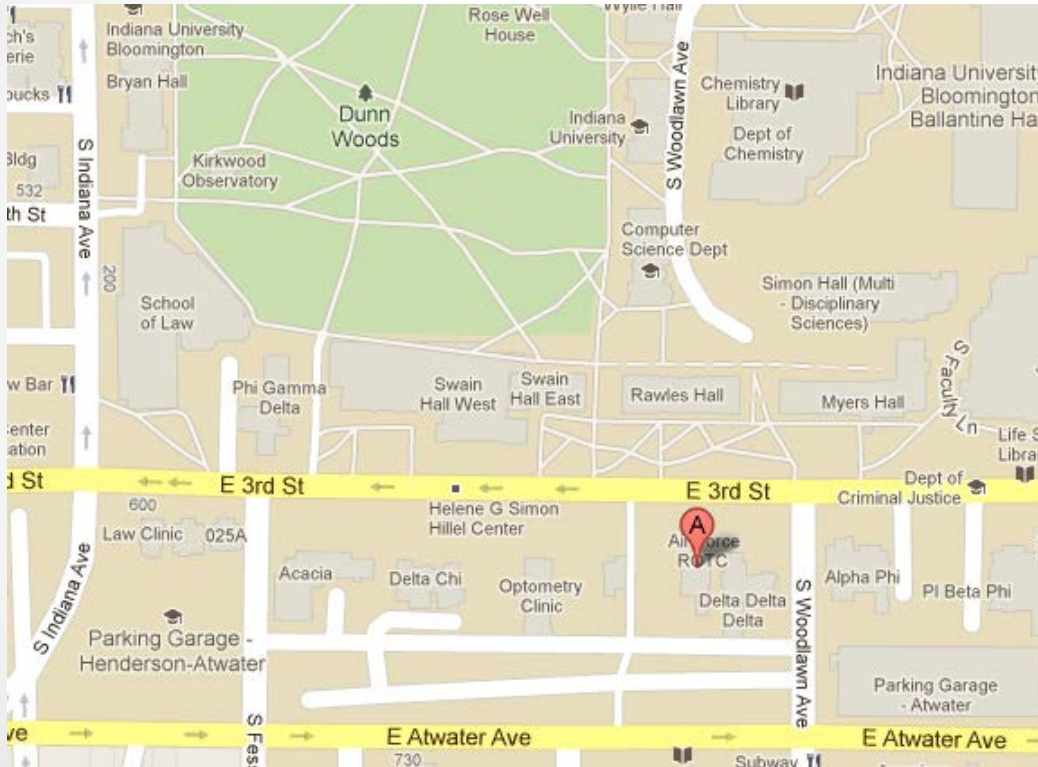

MAP TO AFROTC DETACHMENT 215

**814 EAST THIRD STREET
BLOOMINGTON, IN 47405**

Going south on College Ave, turn left on 3rd Street. After five blocks, 3rd Street will merge into Atwater Drive. Go three blocks on Atwater. You will see the School of Optometry on your right and a parking lot on your left. Turn left into the parking lot. Our building is the white three-story, with a red door, at the side of the building (You'll see the back of the building from Atwater). If the parking lot is full, or you need to park for an extended period of time, there is a parking garage (Atwater Garage) located next door on Faculty Ave. You'll need to get a parking pass from our department prior to parking in the garage. Enter our building through the *side* door. We are located on the 2nd and 3rd floors.

812-856-4580 / 1-800-IUB-ROTC

[Click Here](#) for live map