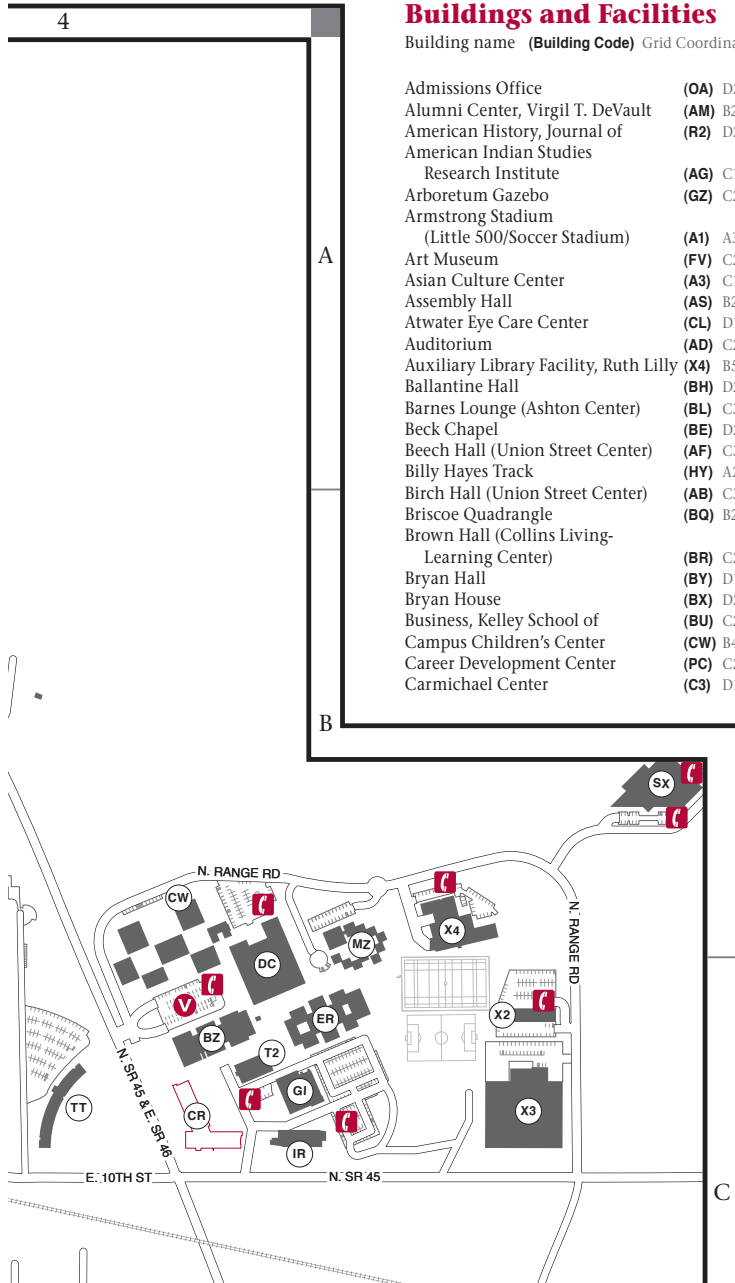

Buildings and Facilities

Building name (Building Code) Grid Coordinates

Admissions Office (OA) D2	Cedar Hall (Union Street Center) (AC) C3	McNutt Quadrangle (MN) B2
Alumni Center, Virgil T. DeVault (AM) B2	Chemistry, Department of (CH) D2	Mellencamp Pavilion (MV) A1
American History, Journal of (R2) D2	Cinema, IU (CN) D2	Memorial Hall (MM) D2
American Indian Studies Research Institute (AG) C1	Classroom Office Building (C2) D1	Memorial Stadium (MS) A1
Arboretum Gazebo (GZ) C2	Cognitive Sciences (C9) C1	Moffatt Hall (Ashton Center) (MF) C3
Armstrong Stadium (Little 500/Soccer Stadium) (A1) A3	Communication Services (T2) C4	Monroe Hall (MW) C1
Art Museum (FV) C2	Cook Hall (BD) B2	Morgan Hall (MR) C1
Asian Culture Center (A3) C1	Cravens Hall (Collins Living-Learning Center) (ME) C1	Morrison Hall (MO) D2
Assembly Hall (AS) B2	Cyberinfrastructure Building (CR) C4	Motor Pool (X2) C5
Atwater Eye Care Center (CL) D1	Cyclotron (CY) A2	Multidisciplinary Science Building 2 (S2) C2
Auditorium (AD) C2	Cypress Hall (Union Street Center) (AE) C3	Music Building Addition (MA) D2
Auxiliary Library Facility, Ruth Lilly (X4) B5	Data Center (DC) C4	Music Library & Recital Center, Bess Meshulam Simon (M) D2
Ballantine Hall (BH) D2	Dreiser Hall (Ashton Center) (DR) C3	Music Practice Building (P) D2
Barnes Lounge (Ashton Center) (BL) C3	Edmondson Hall (Collins Living-Learning Center) (EO) C1	Music, Jacobs School of (Merrill Hall) (MU) D2
Beck Chapel (BE) D2	Education Building, Wendell W. Wright (ED) D3	Musical Arts Center (MAC) (MC) D2
Beech Hall (Union Street Center) (AF) C3	Eigenmann Hall (EG) C3	Myers Hall (MY) D2
Billy Hayes Track (HY) A2	Ernie Pyle Hall (School of Journalism) (EP) D1	Neal-Marshall Black Culture Center (NM) C2
Birch Hall (Union Street Center) (AB) C3	Fieldhouse, Harry Gladstein Indoor Track Facility (NF) A2	Optometry, School of (OP) D1
Briscoe Quadrangle (BQ) B2	Fine Arts, Henry Radford Hope School of (FA) C2	Owen Hall (OW) D1
Brown Hall (Collins Living-Learning Center) (BR) C2	Folklore Institute (FK) C1	Parking Garage—Atwater (G5) D2
Bryan Hall (BY) D1	Forest Quadrangle (FR) B2	Parking Garage—Fee Lane (G1) C2
Bryan House (BX) D2	Foundation, IU (Showalter House) (FO) A3	Parking Garage—Henderson (G6) D1
Business, Kelley School of (BU) C2	Franklin Hall (FF) D1	Parking Garage—Jordan Avenue (G3) D3
Campus Children's Center (CW) B4	Geological Materials Testing (GM) C2	Parking Garage—Poplars (G2) D1
Career Development Center (PC) C2	Geological Survey (GS) C2	Pine Hall (Union Street Center) (NG) C3
Carmichael Center (C3) D1	Geological Survey Core Library (CO) C1	Pool, Outdoor (OD) B2
	Geology, Department of (GY) C2	Poplars (PO) D1
	Glenn A. Black Laboratory of Archaeology (GL) C1	Poynter Center (PJ) D1
	Golf Clubhouse (GO) B4	Psychology, Department of (PY) C2
	Goodbody Hall (GB) D2	Public and Environmental Affairs, School of (SPEA) (PV) C2
	Graduate and Executive Education Center, William J. Godfrey (CG) C2	Radio-Television Center (WFIU and WTIU) (TV) C2
	Greene Hall (Collins Living-Learning Center) (GH) C2	Rawles Hall (RH) D1
	Greenhouse, Botany (BG) B4	Read Hall (RE) D3
	Greenhouse, Jordan Hall (JH) D2	Residential Programs and Services, Division of (HL) C2
	Gresham Dining Hall (Foster Quadrangle) (GR) C2	Rose Well House (WO) D1
	Griggs Lounge (Ashton Center) (GG) C3	Service Building (SX) B5
	Harper Hall (Foster Quadrangle) (HQ) B2	Shea Hall (Foster Quadrangle) (SH) B2
	Health Center (HC) C3	Showalter Fountain (SF) C2
	Health, Physical Education, and Recreation Complex (HPER) (HP) C2	Simon Hall (Multi-Disciplinary Sciences) (SI) D2
	Hershey Hall (Ashton Center) (HH) C3	Smith Hall (Collins Living-Learning Center) (S8) C1
	Hickory Hall (Union Street Center) (AA) C3	Smith Research Center (ER) C4
	Hilltop Garden and Nature Center (HI) C4	Social Research, Institute for/Center for Survey Research (S7) D2
	Honors College, Edward L. Hutton (HU) C1	Social Work, School of (WU) D2
	Hoosier Courts Daycare Nursery (HX) B3	Speech and Hearing Sciences (SG) D2
	India Studies Program (WE) C1	Stempel Hall (Ashton Center) (SL) C3
	Indiana Institute on Disability and Community (MZ) B5	Student Building (SB) D1
	Indiana Memorial Union (UB) D1	Student Legal Services (LV) C1
	Informatics East (I2) C1	Student Recreational Sports Center (SRSC) (RB) C3
	Informatics West (I) C2	Swain Hall East (SE) D1
	Innovation Center, IU (IR) C4	Swain Hall West (SW) D1
	Intercollegiate Athletics Gym (GI) C4	Sycamore Hall (SY) D2
	International Center, Leo R. Dowling (IC) D2	Tennis Center (TP) A2
	International Programs (M3) D1	Teter Quadrangle (TE) C3
	Jenkinson Hall (Foster Quadrangle) (IS) B2	Von Lee (VL) D1
	Johnston Hall (Ashton Center) (JO) C3	Vos Hall (Ashton Center) (VO) C3
	Jordan Hall (JH) D2	Warehouse, IU (X3) C5
	Kirkwood Hall (KH) D1	Weatherly Hall (Ashton Center) (WA) C3
	Kirkwood Observatory (OB) D1	Wildermuth Intramural Center (HPER Complex) (MG) C2
	La Casa/Latino Cultural Center (LZ) C1	Willkie Quadrangle (WI) D3
	Lee Norvelle Theatre and Drama Center (TH) C2	Woodburn Hall (WH) D2
	Lewis Building (LS) D1	Workshop in Political Theory and Policy Analysis (ZB) C1
	Law, Maurer School of (LW) D1	Wright Quadrangle (WT) C3
	Library, Herman B Wells (LI) C2	Wrubel Computing Center (UITS) (BZ) C4
	Lilly Library (LL) D2	Wylie Hall (WY) D1
	Linden Hall (Union Street Center) (ND) C3	
	Lindley Hall (LH) D1	
	Maggee Hall (Foster Quadrangle) (RU) B2	
	Martin Hall (Foster Quadrangle) (FQ) D2	
	Mason Hall (MQ) B3	
	Mathers Museum (M2) C1	
	Maxwell Hall (MX) C1	
	McCalla School (FX) D1	